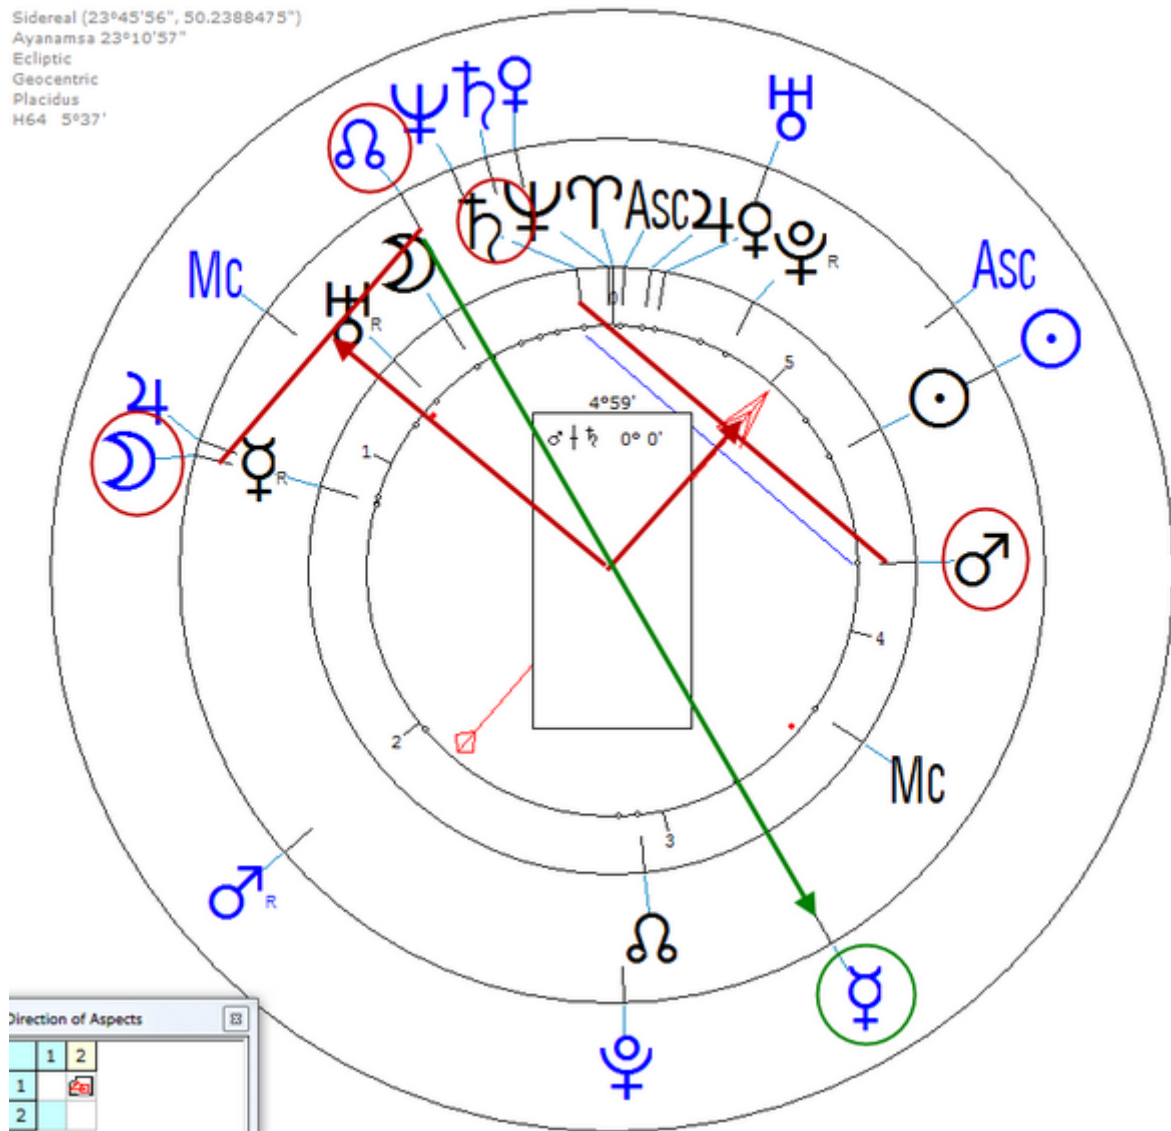

Morvant, Didier

1 January 1958 at 22:00 (= 10:00 PM)Lorient, France, 47n45, 3w22
French homicide.

<https://www.astro.com/astro-databank/Morvant,_Didier>

Death by Suicide 1 August 1993

Solar Return (Harmonic 64)

Solar ☽/♁ = ♂_n/♃_n

Solar ♀ = Solar ♁

Morvant, Didier
1 January 1958 Wed 22:00 (GMT+1) 47n45 3w22
Lorient, France

Sidereal (23°45'56", 50.2388475")
Ayanamsa 23°10'57"
Ecliptic
Geocentric
Placidus
H64 5°37'